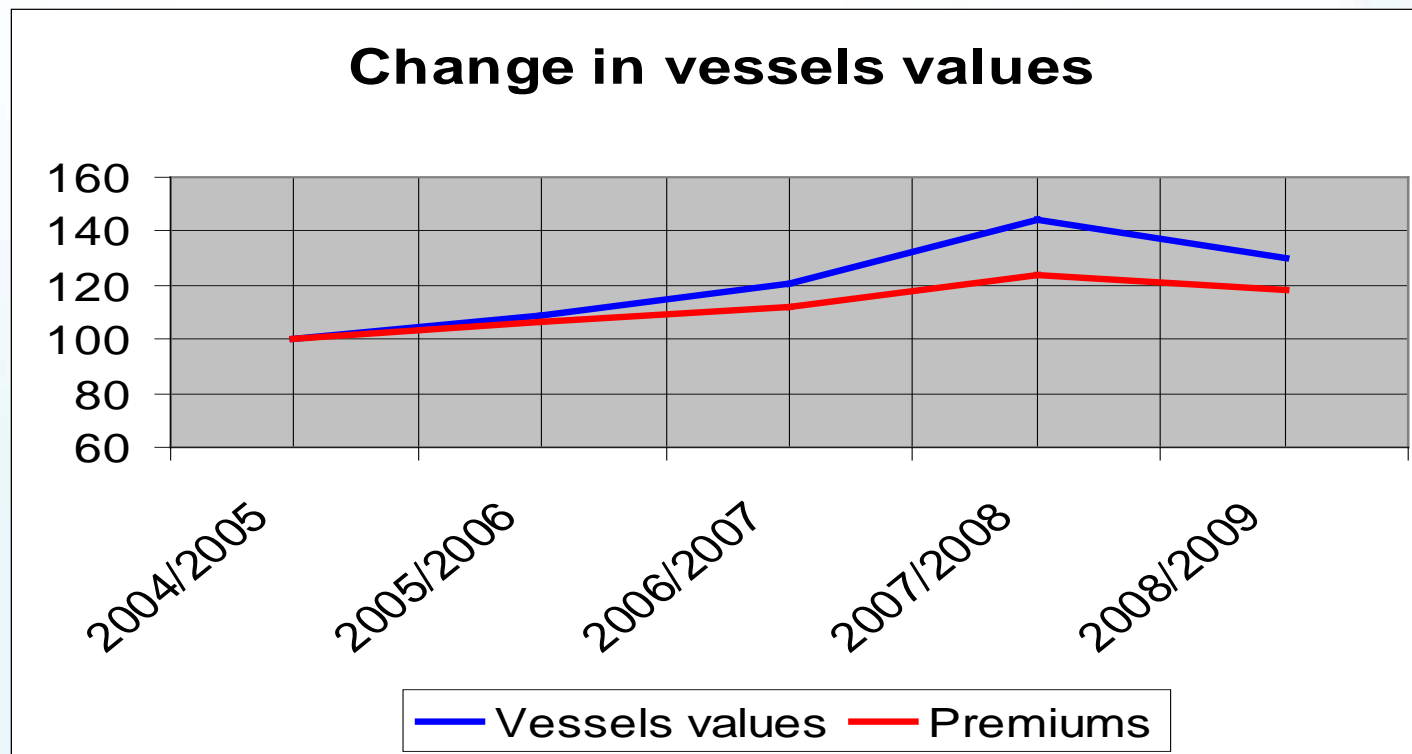

Mastering Rough seas

Underwriters' Perspective

Andrea Cupido – Ocean Hull Committee

■ LAY UP

- Lay up plan
- Accumulation
- Trading resumption
- Return premium

■ SHIPPING CYCLE

■ Values/premium reduction

■ SHIPPING CYCLE

- Values/premium reduction
- Claims cost and frequency

■ SHIPPING CYCLE

Claims cost and frequency

Claims Frequency - per quarters

■ SHIPPING CYCLE

- Values/premium reduction
- Claims cost and frequency
- Moral Hazard