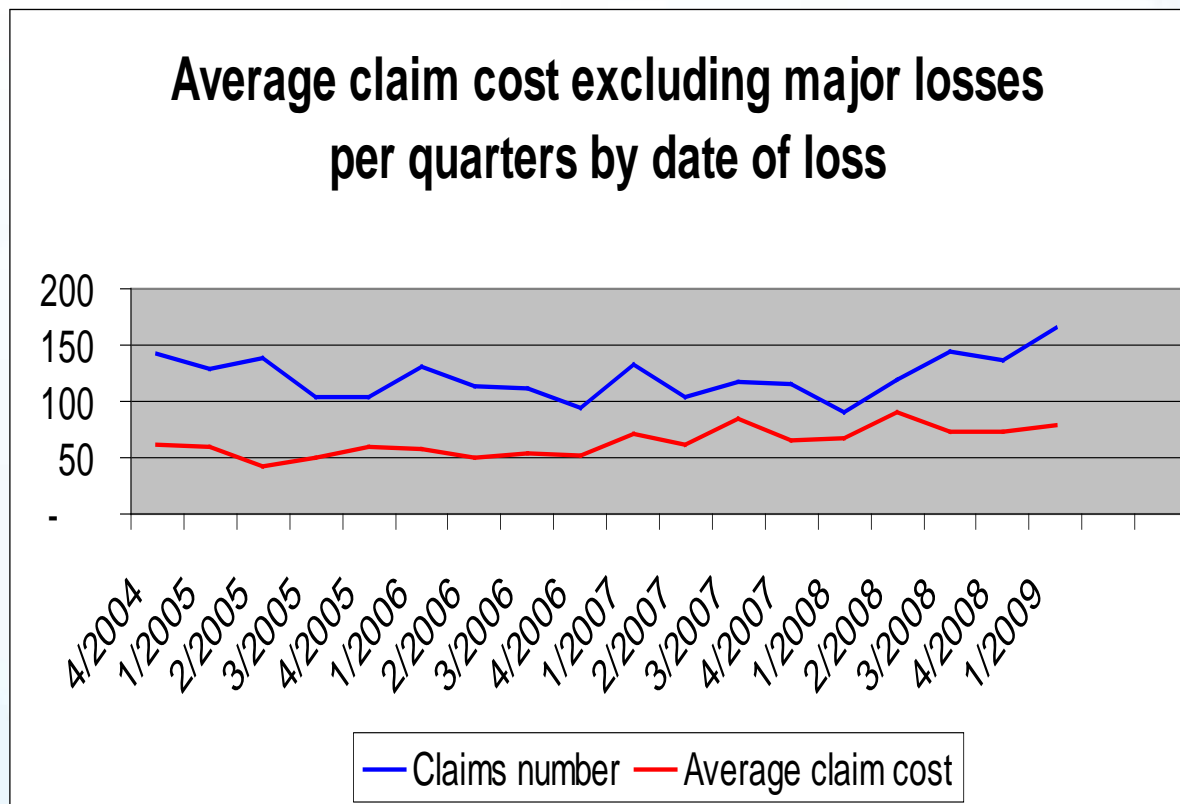

Mastering Rough seas

Underwriters' Perspective

Andrea Cupido – Ocean Hull Committee

■ LAY UP

- Lay up plan
- Accumulation
- Trading resumption
- Return premium

■ SHIPPING CYCLE

■ Values/premium reduction

■ SHIPPING CYCLE

- Values/premium reduction
- Claims cost and frequency

■ SHIPPING CYCLE

Claims cost and frequency

Claims Frequency - per quarters

■ SHIPPING CYCLE

- Values/premium reduction
- Claims cost and frequency
- Moral Hazard