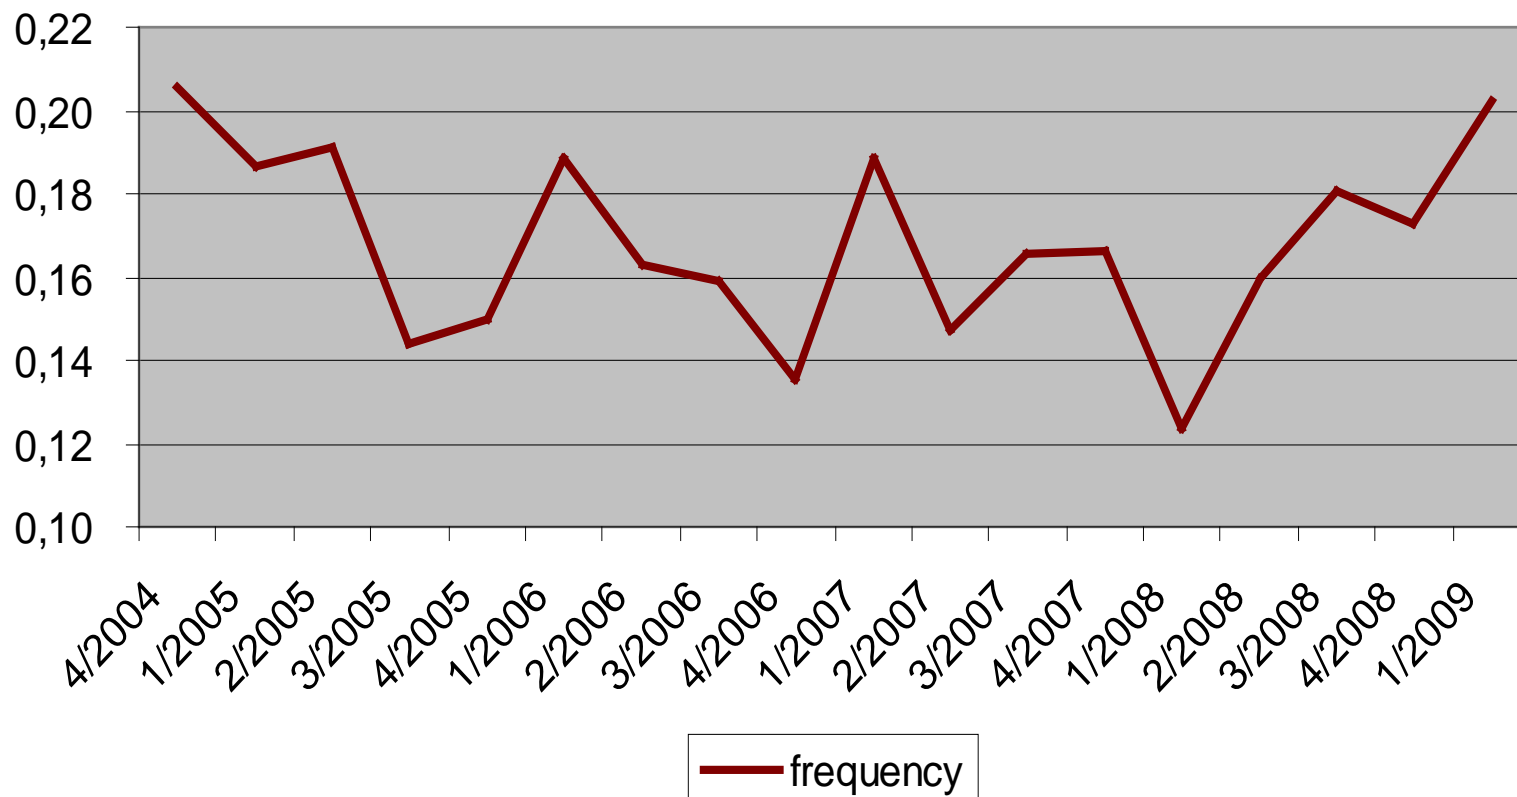

Mastering Rough seas

Underwriters' Perspective

Andrea Cupido – Ocean Hull Committee

■ LAY UP

- Lay up plan
- Accumulation
- Trading resumption
- Return premium

■ SHIPPING CYCLE

■ Values/premium reduction

■ SHIPPING CYCLE

- Values/premium reduction
- Claims cost and frequency

■ SHIPPING CYCLE

Claims cost and frequency

Claims Frequency - per quarters

■ SHIPPING CYCLE

- Values/premium reduction
- Claims cost and frequency
- Moral Hazard

A stylized DNA double helix graphic consisting of two intertwined lines, one red and one blue, forming a wave-like pattern across the center of the slide.

ANOTHER OPPORTUNITY LOST

A graphic of a DNA double helix with red and blue strands, overlaid on the text.

ANOTHER OPPORTUNITY LOST

A graphic of a DNA double helix, with two intertwined strands, one red and one blue, crossing over each other.

ANOTHER OPPORTUNITY LOST