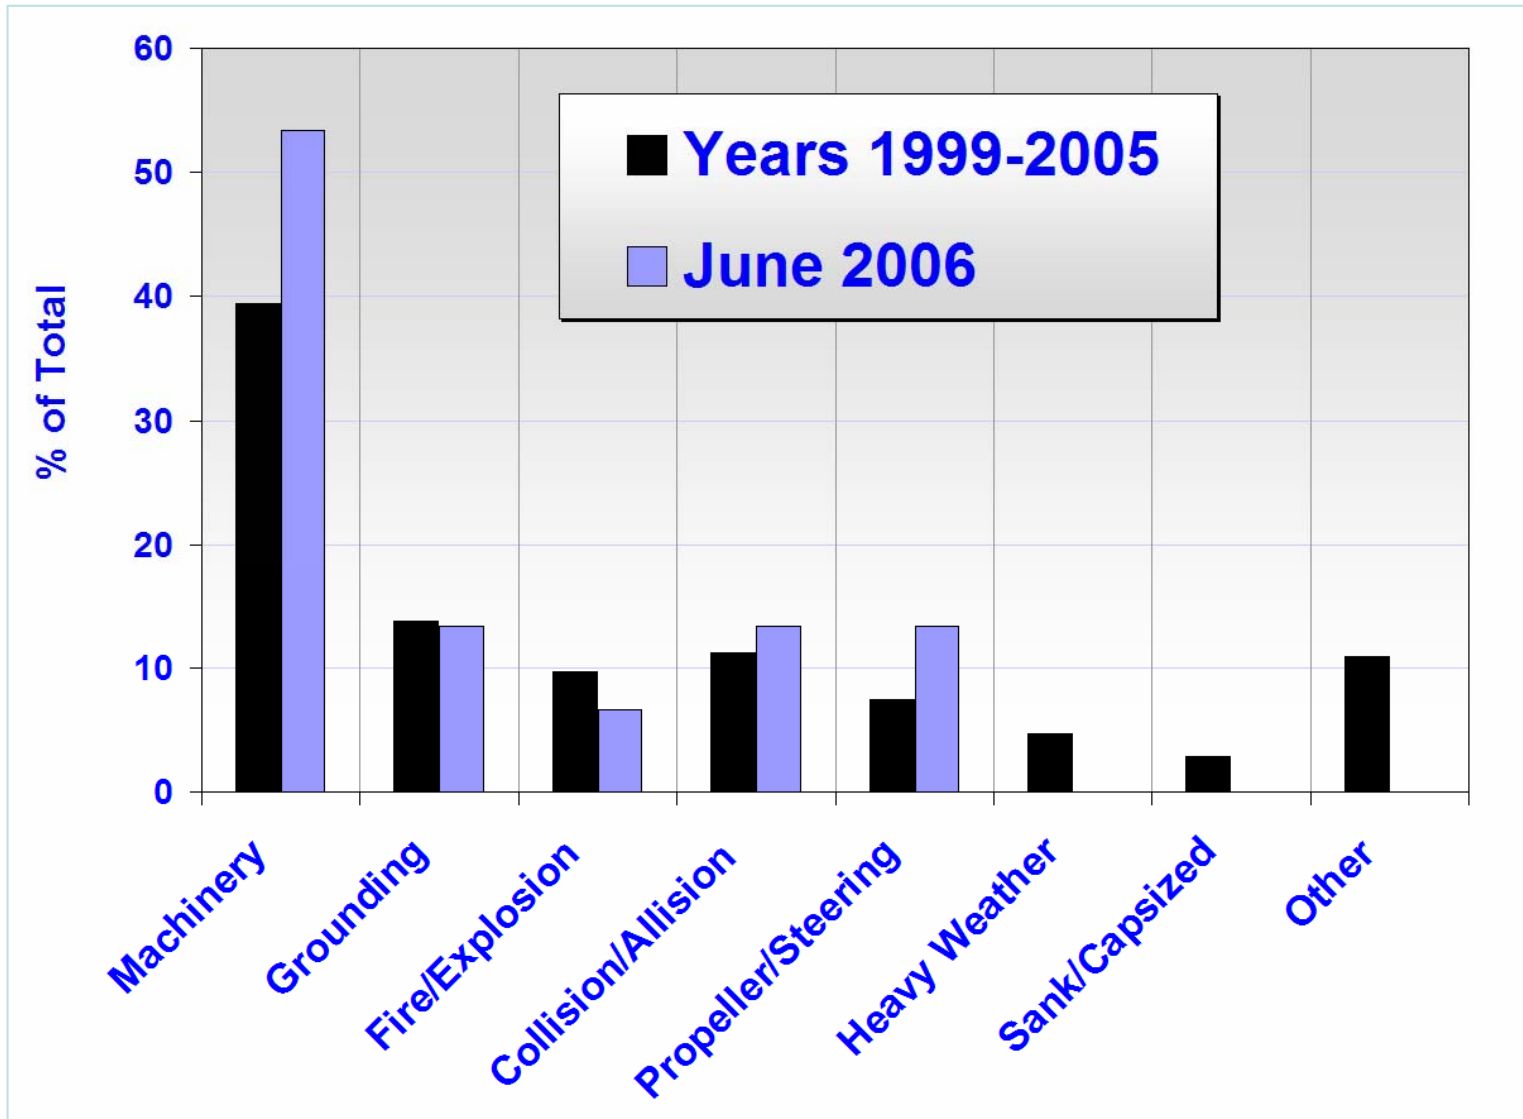

- **Machinery damage Claims**
 - Figures produced by BMT
 - The Salvage Association

CASE REPORTS

- Overview of June 2006

CASE REPORTS

- Overview of 2006 to date

PA NUMBERS versus COSTS

Based on 695 casualty records with 39 TLs & CTLs