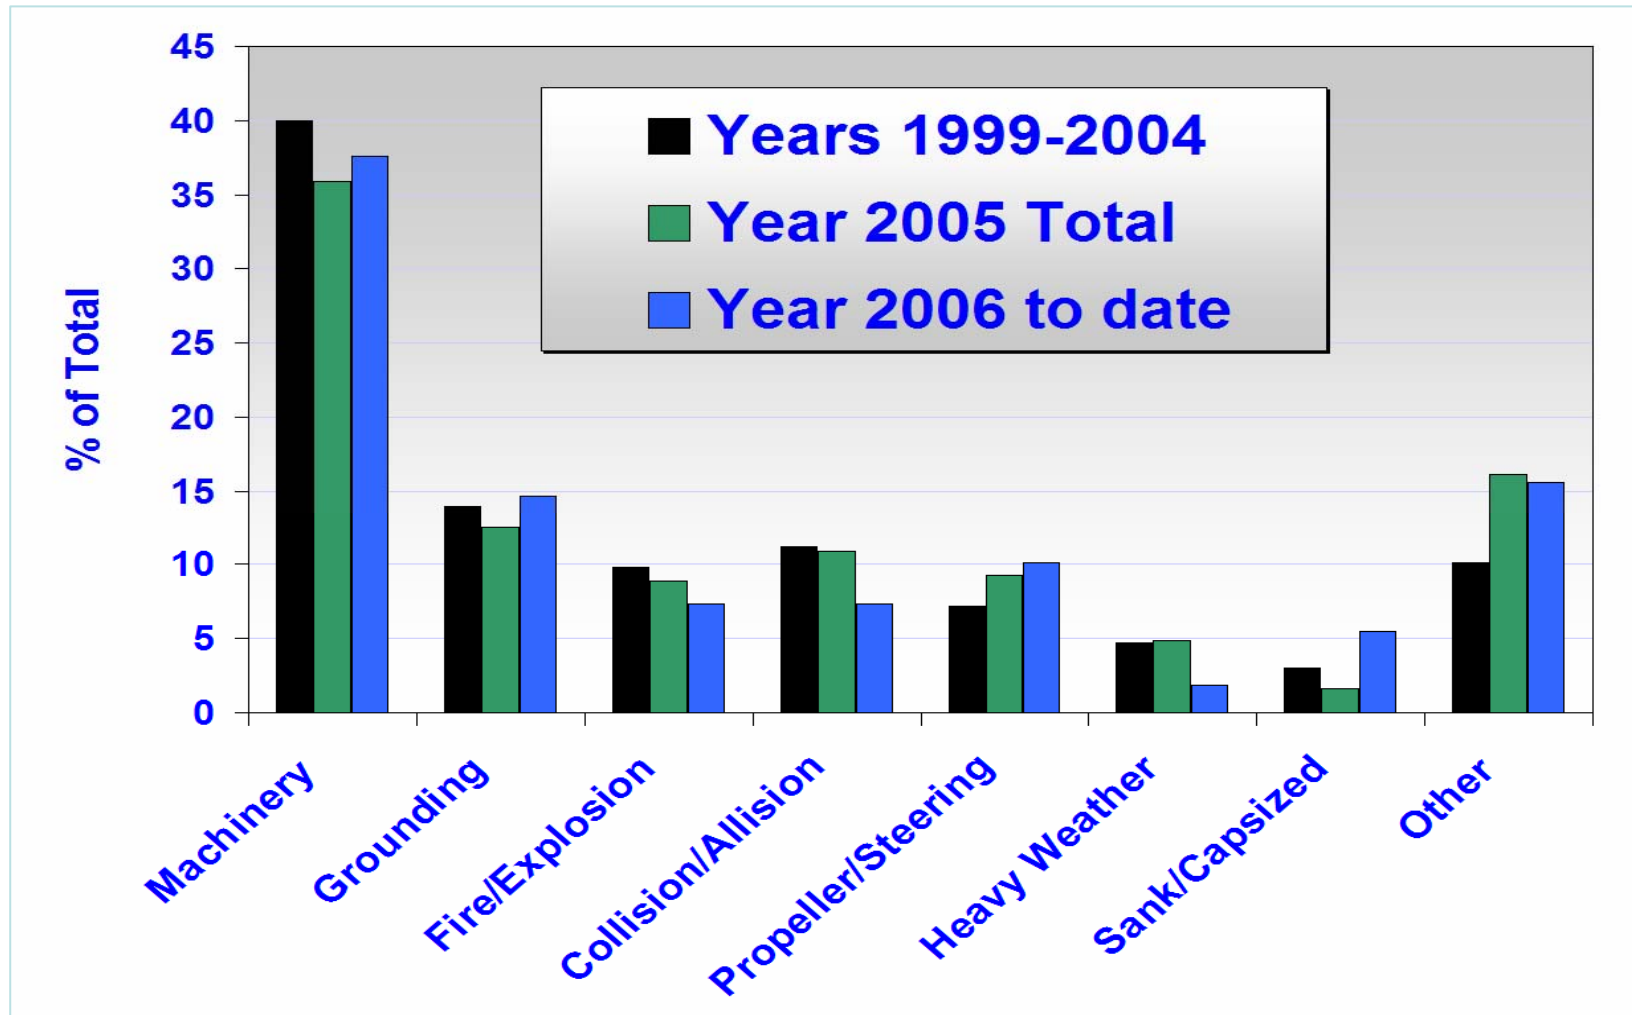

- **Machinery damage Claims**
 - Figures produced by BMT
 - The Salvage Association

CASE REPORTS

- Overview of June 2006

CASE REPORTS

- Overview of 2006 to date

PA NUMBERS versus COSTS

Based on 695 casualty records with 39 TLs & CTLs