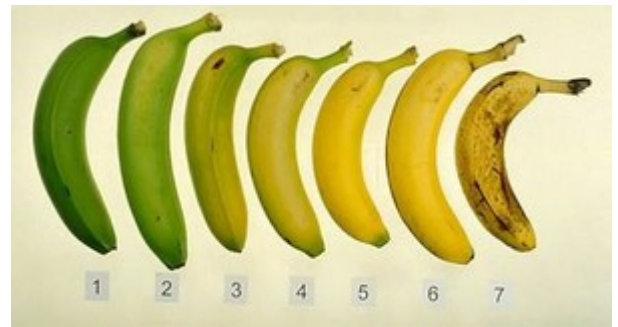

Johan's presentation considers the complete journey of bananas "from field to fork": Starting at the plantations, pre and post-harvest treatments, handling, packing, shipping in reefer containers and conventional reefer vessels, all the way to the shelf at the final retail warehouse at destination. Throughout the presentation a strong focus is on the various risks which may occur and suitable loss prevention measures to address them.